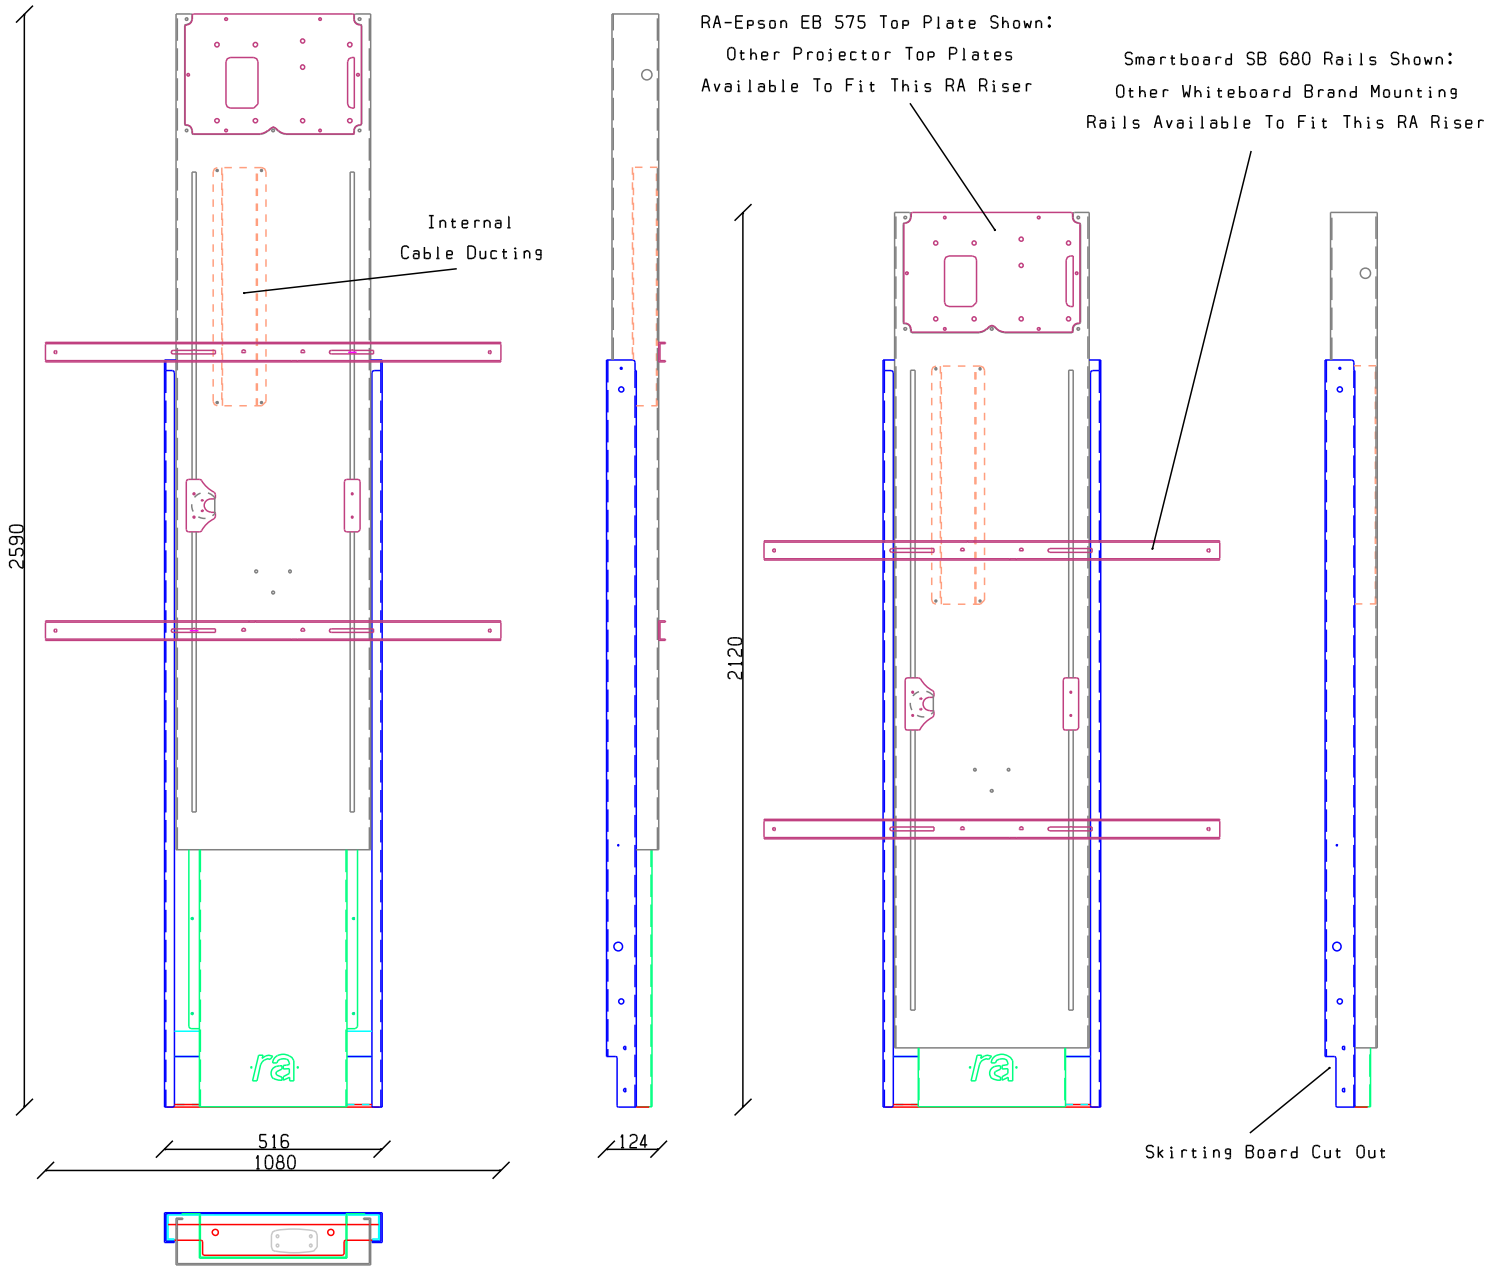

Front Elevation
Fully Raised

Side Elevation
Fully Raised

Front Elevation
Fully Lowered

Side Elevation
Fully lowered

Note:

4no. Wall Strap Brackets Included
In Package To Stand The Cassette
Away From The Wall To Avoid
Dado Rails Or Network Trunking

RA technology

RA Generation 4 Wall Riser

Projector: Epson EB575

Whiteboard: SB680

Drawn By AT at RA technology

6th July 2015

Copyright © RA technology 2015